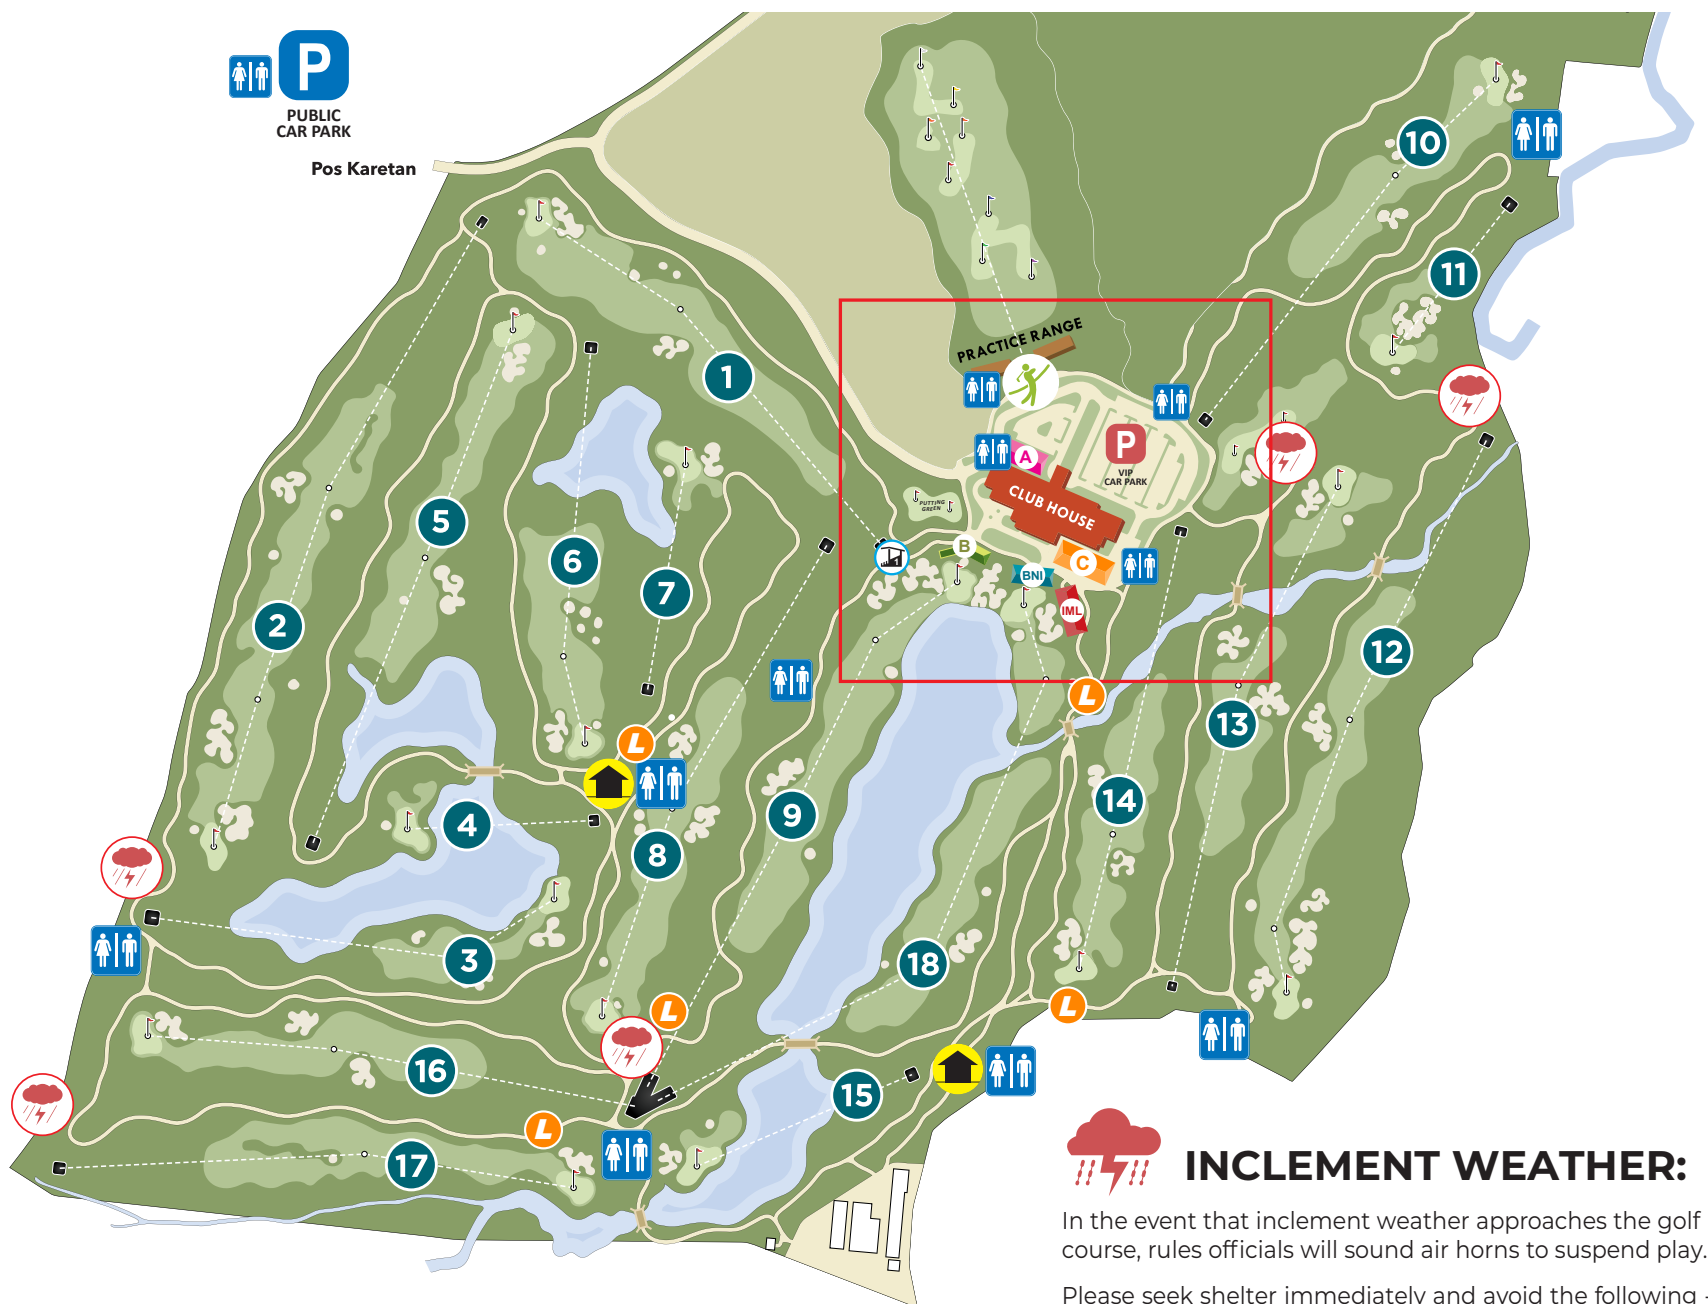

### LEGEND

- PUBLIC CAR PARK
- VIP CAR PARK
- PRACTICE RANGE
- RESTROOMS
- RAIN SHELTER
- HALFWAY HUT
- BNI SUITE
- MASTERS LOUNGE
- WONDRLAND
- WONDRCAFE
- WONDROOD
- 1<sup>ST</sup> TEE VIEWING DECK
- LEADERS BOARD

**INCLEMENT WEATHER:**  
 In the event that inclement weather approaches the golf course, rules officials will sound air horns to suspend play. Please seek shelter immediately and avoid the following - open areas, hill tops, high places, isolated trees, golf carts, wire fences and TV towers.

### TOURNAMENT YARDAGE

Hole	1	2	3	4	5	6	7	8	9	OUT
Yards	425	606	375	164	489	352	212	465	547	3635
Meters	389	554	343	150	447	322	194	425	500	3324
Par	4	5	4	3	4	4	3	4	5	36

Hole	10	11	12	13	14	15	16	17	18	IN	Total
Yards	399	170	574	472	399	207	437	459	616	3733	7368
Meters	365	155	525	432	365	189	400	420	563	3414	6738
Par	4	3	5	4	4	3	4	4	5	36	72